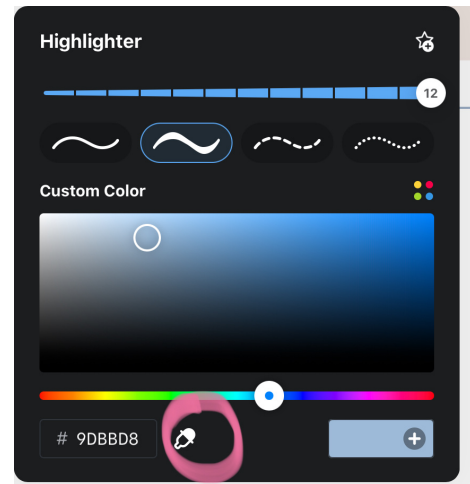

SEA TURTLE

Colors to use

How to use the same colors

Click on the plus

Click on the color squeezer

There you have fun