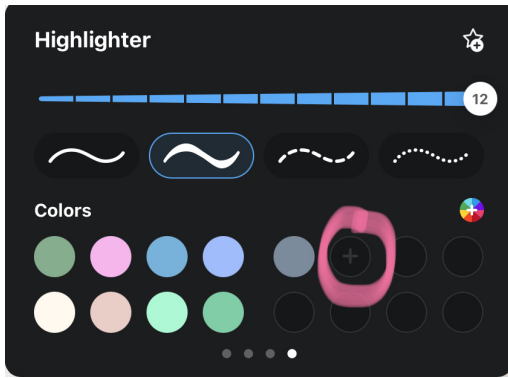

SEA TURTLE

Colors to use

How to use the same colors

Click on the plus

Click on the color squeezer

There you have fun